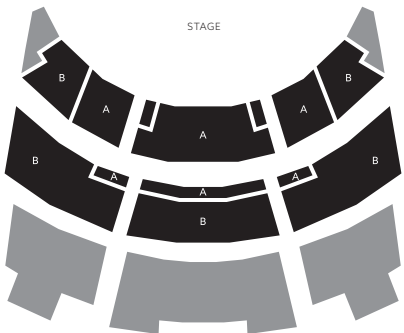

CIRCLE

CIRCLE

GRAND CIRCLE

GRAND CIRCLE

**Christchurch Venue**  
**La traviata** Isaac Theatre Royal

**B** B Reserve

**A** A Reserve

**G** Gold