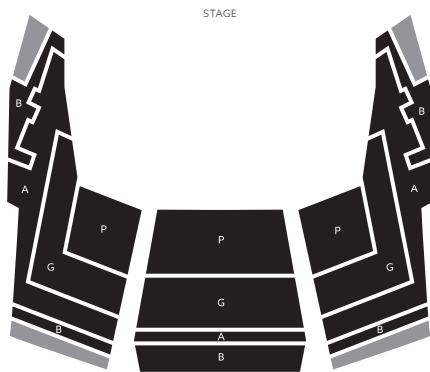

**Auckland Venue**  
**The Magic Flute** ASB Theatre, Aotea Centre

**B** B Reserve

**A** A Reserve

**G** Gold

**P** Premium

STALLS

**Auckland Venue**  
**Sweeney Todd** The Civic

**B** B Reserve

**A** A Reserve

**G** Gold

STALLS

CIRCLE

CIRCLE

**Wellington Venue**  
**The Magic Flute** St James Theatre

**B** B Reserve

**A** A Reserve