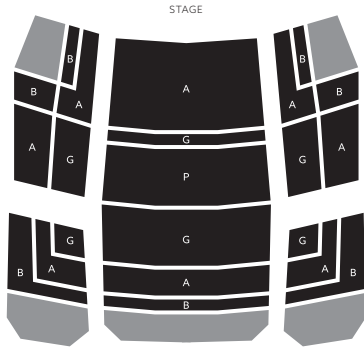

**Auckland Venue**  
**The Magic Flute** ASB Theatre, Aotea Centre

**B** B Reserve

**A** A Reserve

**G** Gold

**P** Premium

STALLS

**Auckland Venue**  
**Sweeney Todd** The Civic

**B** B Reserve

**A** A Reserve

**G** Gold

STALLS

CIRCLE

CIRCLE

**Wellington Venue**  
**The Magic Flute** St James Theatre

**B** B Reserve

**A** A Reserve

**G** Gold

**P** Premium

STALLS

**Wellington Venue**  
**Sweeney Todd** St James Theatre

**B** B Reserve

**A** A Reserve

**G** Gold

STALLS

CIRCLE

CIRCLE

GRAND CIRCLE

GRAND CIRCLE

**Christchurch Venue**  
**La traviata** Isaac Theatre Royal

**B** B Reserve

**A** A Reserve

**G** Gold