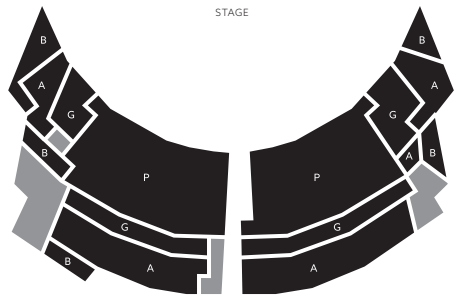

**G** Gold

**P** Premium

STALLS

**Wellington Venue**  
**Sweeney Todd** St James Theatre

**B** B Reserve

**A** A Reserve

**G** Gold

STALLS

CIRCLE

CIRCLE

GRAND CIRCLE

GRAND CIRCLE

**Christchurch Venue**  
**La traviata** Isaac Theatre Royal

**B** B Reserve

**A** A Reserve

**G** Gold