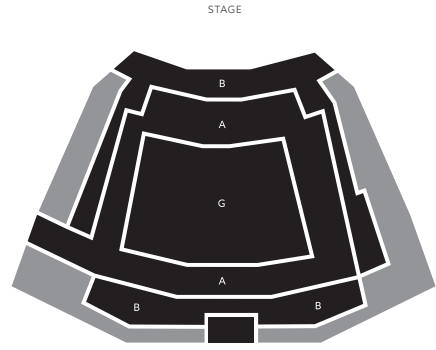

**Auckland Venue**  
**The Magic Flute** ASB Theatre, Aotea Centre

**B** B Reserve

**A** A Reserve

**G** Gold

**P** Premium

STALLS

**Auckland Venue**  
**Sweeney Todd** The Civic

**B** B Reserve

**A** A Reserve

**G** Gold

STALLS

CIRCLE

CIRCLE

**Wellington Venue**  
**The Magic Flute** St James Theatre

**B** B Reserve

**A** A Reserve

CIRCLE

CIRCLE

GRAND CIRCLE

GRAND CIRCLE

**Christchurch Venue**  
**La traviata** Isaac Theatre Royal

**B** B Reserve

**A** A Reserve

**G** Gold