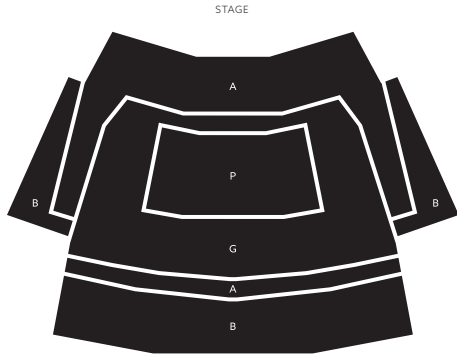

Wellington Venue
The Magic Flute St James Theatre

B B Reserve

A A Reserve

G Gold

P Premium

STALLS