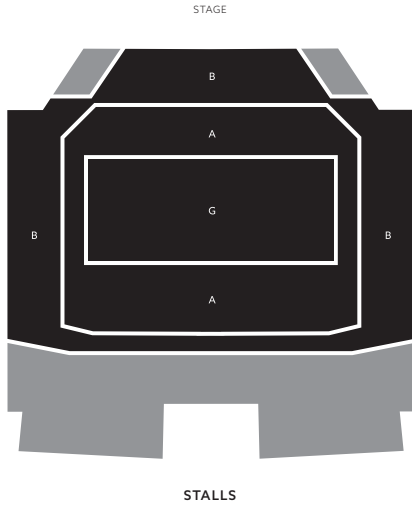

CIRCLE

CIRCLE

GRAND CIRCLE

GRAND CIRCLE

**Christchurch Venue**  
**La traviata** Isaac Theatre Royal

**B** B Reserve

**A** A Reserve

**G** Gold

**Christchurch Venue**  
**Sweeney Todd** Isaac Theatre Royal

**B** B Reserve

**A** A Reserve