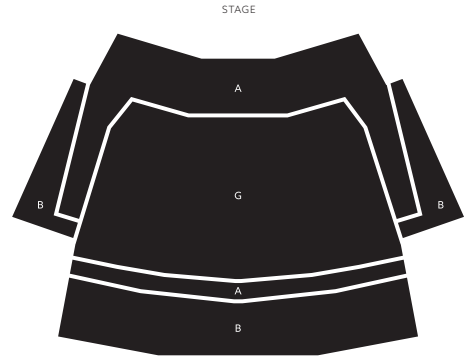

**G** Gold

**P** Premium

STALLS

**Wellington Venue**  
**Sweeney Todd** St James Theatre

**B** B Reserve

**A** A Reserve

**G** Gold

STALLS