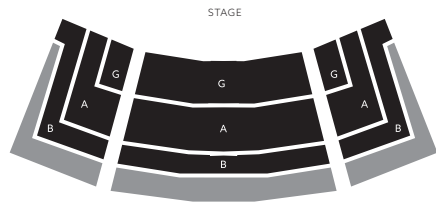

**A** A Reserve

**G** Gold

STALLS

CIRCLE

CIRCLE

**Wellington Venue**  
**The Magic Flute** St James Theatre

**B** B Reserve

**A** A Reserve

**G** Gold

**P** Premium

STALLS

**Wellington Venue**  
**Sweeney Todd** St James Theatre

**B** B Reserve

**A** A Reserve

**G** Gold

STALLS