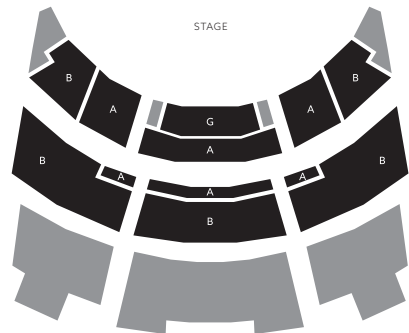

**G** Gold

**P** Premium

STALLS

**Wellington Venue**  
**Sweeney Todd** St James Theatre

**B** B Reserve

**A** A Reserve

**G** Gold

STALLS

CIRCLE

CIRCLE

GRAND CIRCLE

GRAND CIRCLE

**Christchurch Venue**  
**La traviata** Isaac Theatre Royal

**B** B Reserve

**A** A Reserve

**G** Gold