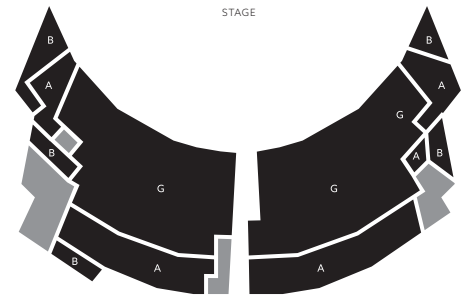

**G** Gold

**P** Premium

STALLS

**Wellington Venue**  
**Sweeney Todd** St James Theatre

**B** B Reserve

**A** A Reserve

**G** Gold

STALLS

CIRCLE

CIRCLE

GRAND CIRCLE

GRAND CIRCLE

**Christchurch Venue**  
**La traviata** Isaac Theatre Royal

**B** B Reserve

**A** A Reserve

**G** Gold